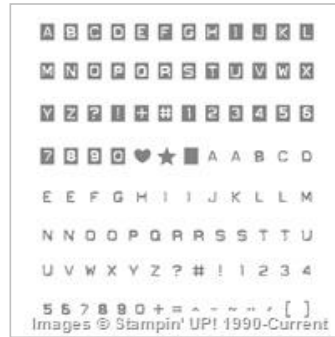

Images © Stampin' UP! 1990-Current

Labeler Alphabet Photopolymer Stamp Set

141936

Price: $21.00