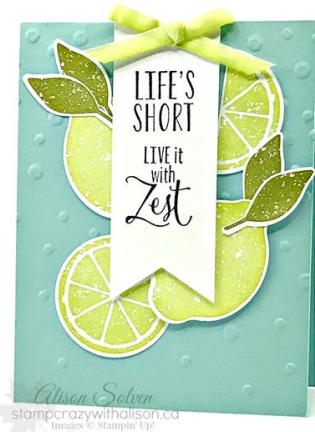

Just in Case - Lemon Zest Stamp Set

Alison Solven

604-540-5033

stampwithalison@gmail.com

www.stampcrazywithalison.ca

Measurements:

- Pool Party - 11" x 4 1/4", scored at 5 1/2"
- Whisper White - 4 1/4" x 1 1/2"; 5 1/2" x 4 1/4"

Instructions:

1. Fold Pool Party cardstock in half to form card base.
2. Emboss the front of the Pool Party card with the Scattered Sequins Dynamic Textured Impressions Embossing Folder using the Big Shot.
3. Stamp the limes and slices in Lemon Lime Twist ink and the leaves in Old Olive ink on the 5 1/2" x 4 1/4" Whisper White.
4. Punch out the images with the Lemon Builder and 1 3/4" Circle punches.
5. Glue the slices, limes and leaves to the front of the card. You can pop up one of the limes with Stampin' Dimensionals.
6. Stamp the words in Basic Black ink on the Whisper White strip.
7. Banner cut the end of the strip using the Banner Triple Punch.
8. Pop up the strip in the middle of the card with Stampin' Dimensionals.
9. Tie a bow in the ribbon and glue dot to the top of the strip.