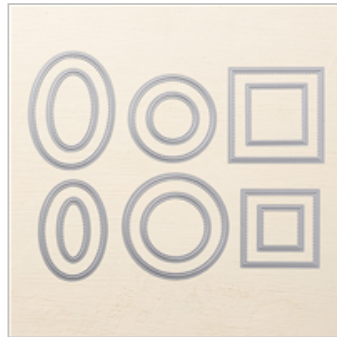

Stitched Shapes
Framelits Dies

145372

Price: $41.00