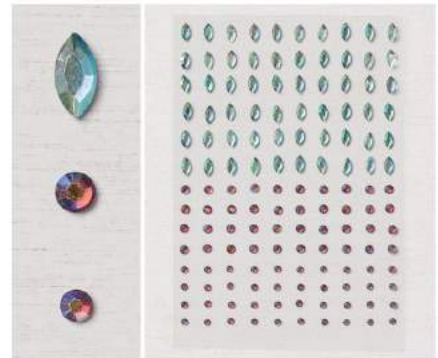

**EDEN'S GARDEN CLING STAMP SET • 157823 | \$32.00**  
10 cling stamps | Coordinates with Eden Dies • EN FR  
(suggested clear blocks: a, b, d)

**DIST INK TIVE™**

**EDEN DIES • 157831 | \$48.00**  
5 dies | Coordinates with Eden's Garden Cling Stamp Set  
Largest die: 5-1/4" x 3-7/8" (13.3 x 9.8 cm)

**EVER EDEN 12" X 12" (30.5 X 30.5 CM) SPECIALTY DESIGNER SERIES PAPER 159996 | \$20.00**  
12 sheets: 2 each of 6 double-sided designs  
Acid free, lignin free  
Evening Evergreen, gold foil, Soft Succulent  
Only available while supplies last

**EVER EDEN 12" X 12" (30.5 X 30.5 CM) COTTON PAPER • 159997 | \$11.00**  
10 sheets: 5 each of 2 colours  
Evening Evergreen, Soft Succulent  
Only available while supplies last

**GARDEN GEMS • 159277 | \$9.50**  
140 adhesive-backed gems  
Round: 3 mm, 4 mm; marquise: 8 x 4 mm  
Cherry Cobbler, Soft Succulent  
Only available while supplies last